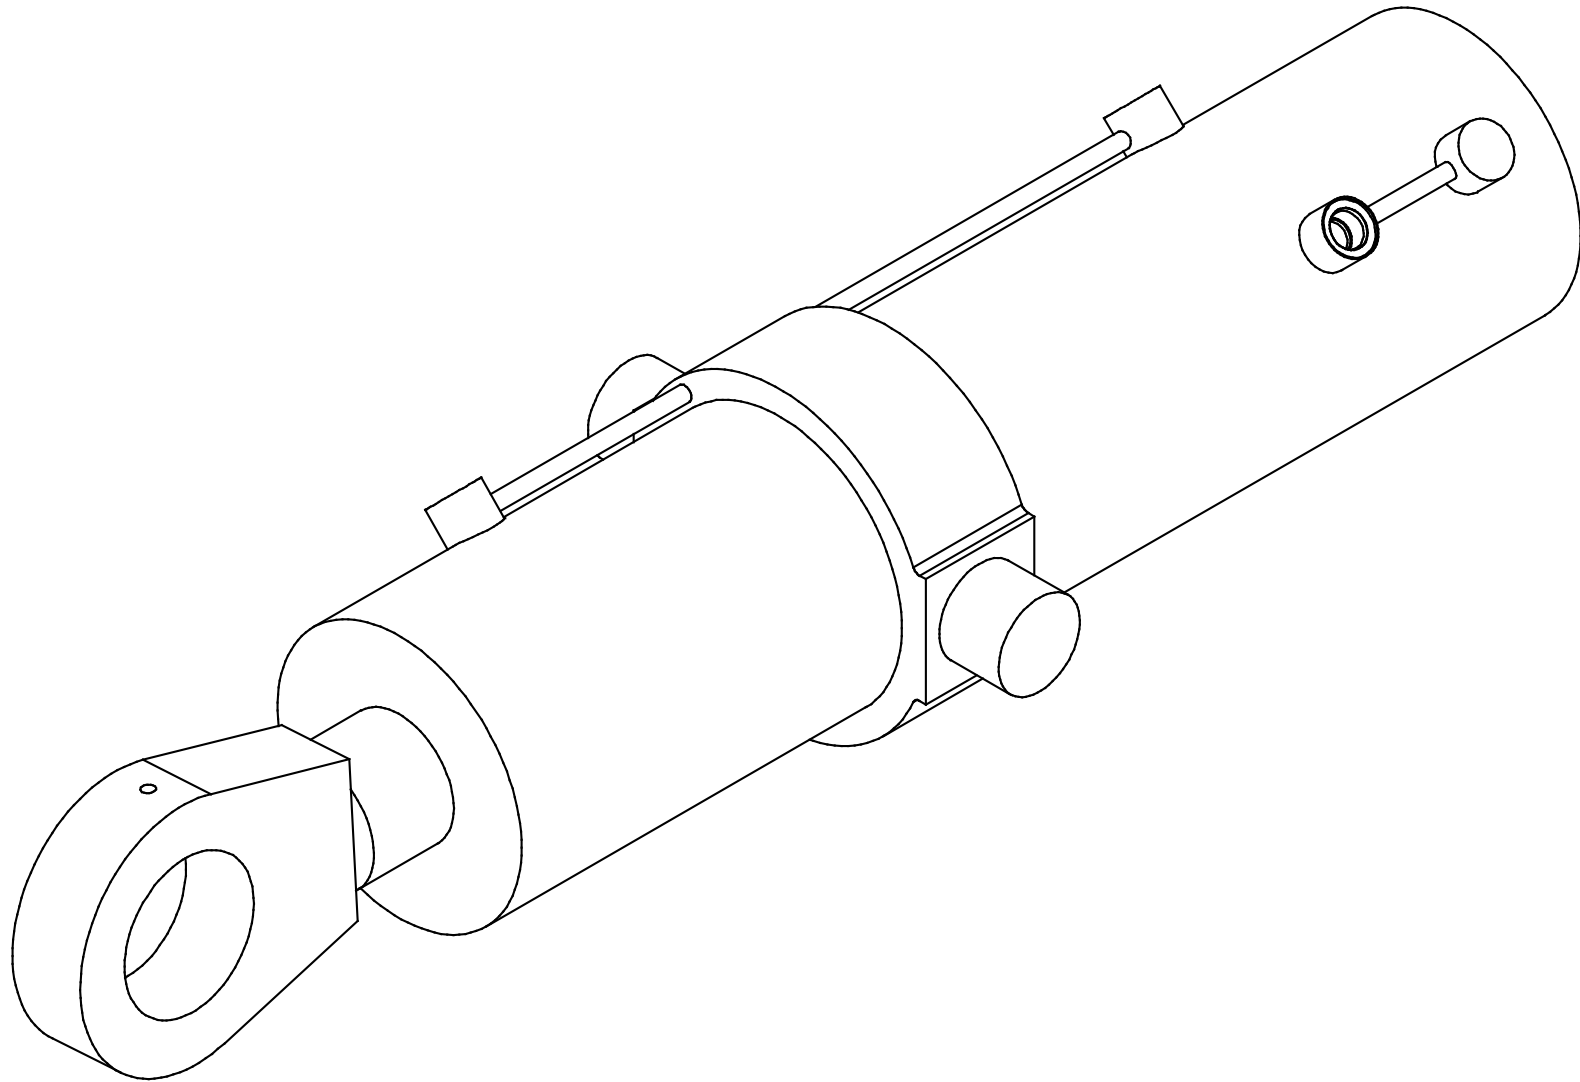

rwf_0151

Item	Quantity	Part Number	Description
1	2	12232	REAR SWING CYLINDER
2	1 EACH	15459	• SWIVEL BEARING
3	1 EACH	12495	• SEAL KIT
4	1 EACH	17661	• ROD EYE
5	1 EACH	12214	• BARREL WELDMENT
6	1 EACH	10726	• STOVER NUT
7	1 EACH	12300	• PISTON
8	1 EACH	12318	• ROD WELDMENT
9	1 EACH	12250	• GLAND
10	1 EACH	80680	• STRAIGHT GREASE FITTING
11	1 EACH	140681	• CYLINDER BARREL END PLATE