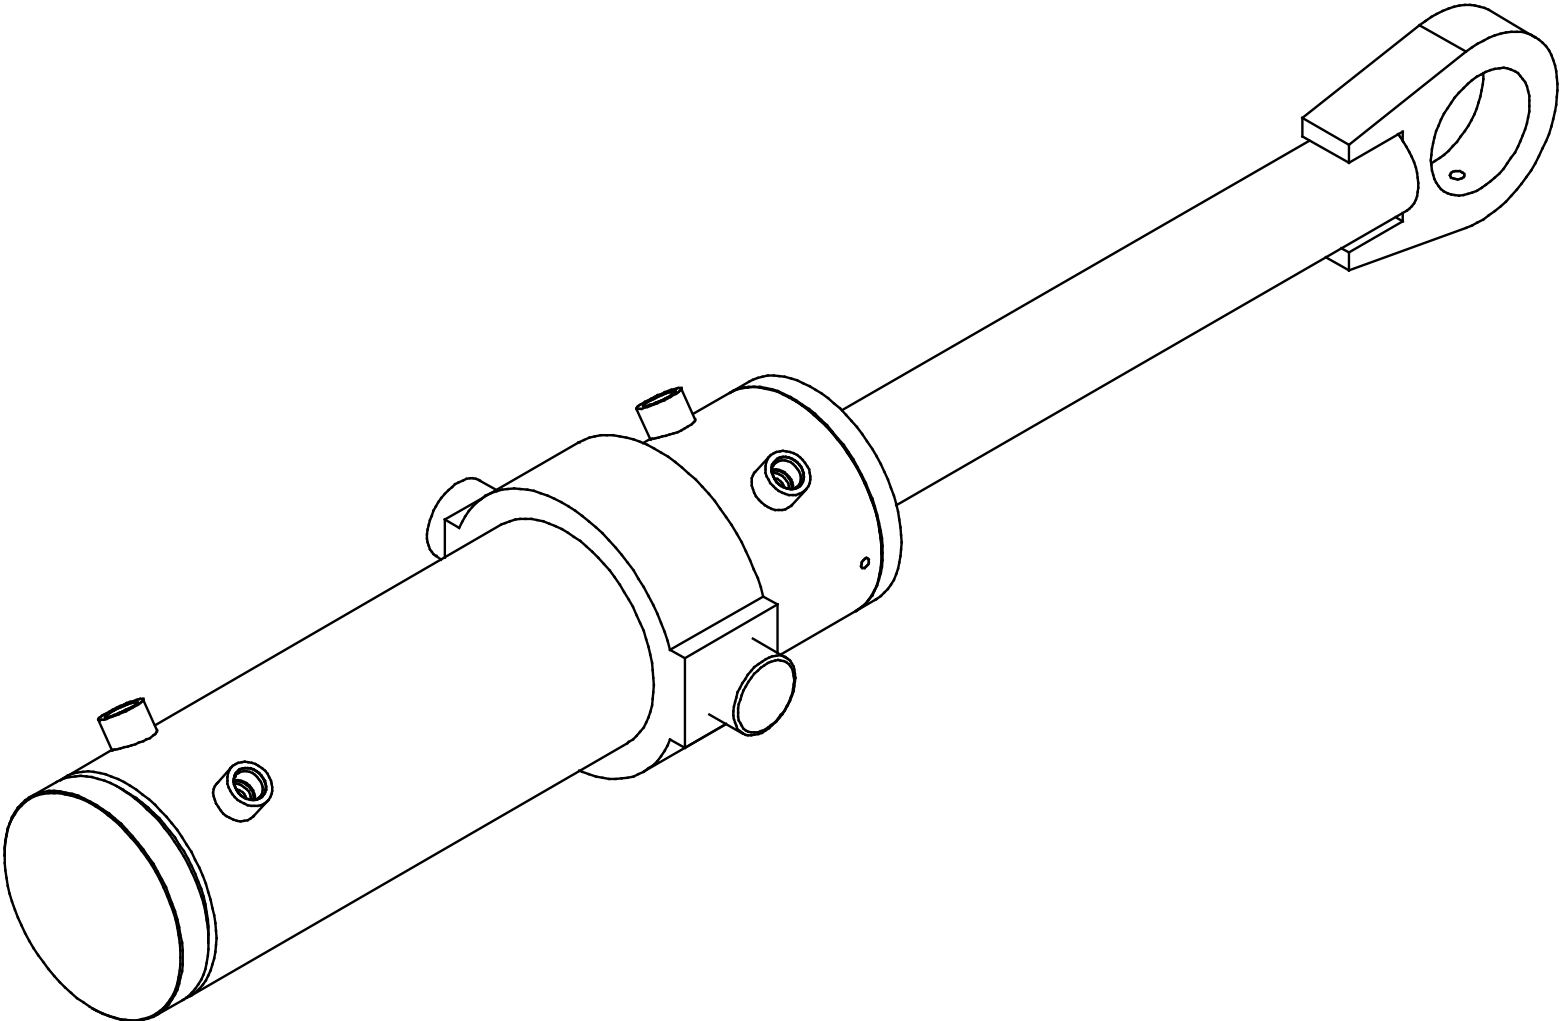

rwf_0151

Item	Quantity	Part Number	Description
1	2	12232	REAR SWING CYLINDER
2	1 EACH	15459	• SWIVEL BEARING
3	1 EACH	12495	• SEAL KIT
4	1 EACH	17661	• ROD EYE
5	1 EACH	12214	• BARREL WELDMENT
6	1 EACH	10726	• STOVER NUT
7	1 EACH	12300	• PISTON
8	1 EACH	12318	• ROD WELDMENT
9	1 EACH	12250	• GLAND
10	1 EACH	80680	• STRAIGHT GREASE FITTING
11	1 EACH	140681	• CYLINDER BARREL END PLATE