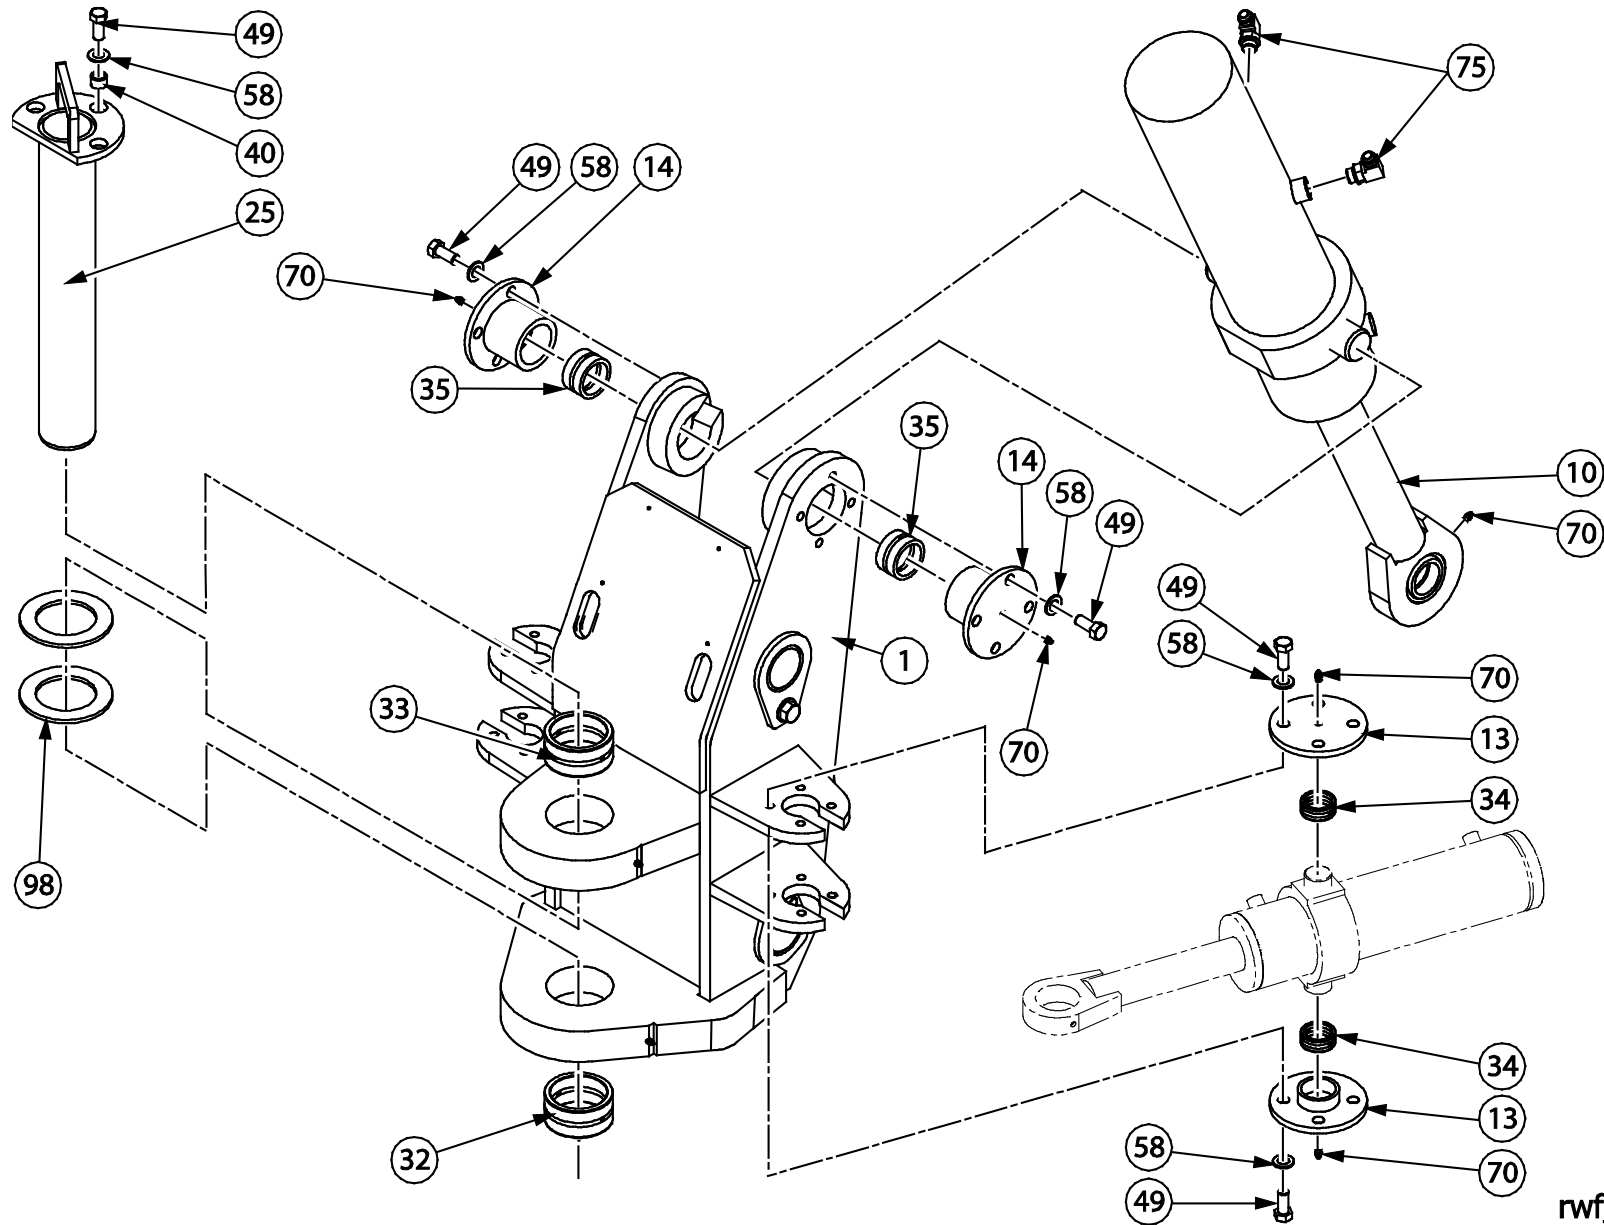

Item	Quantity	Part Number	Description
25	1	12289	PIN ASSEMBLY
32	2	15177	BUSHING
33	2	15178	BUSHING
40	3	114858	BOLT SPACER
49	3	80110	HEX HEAD BOLT
58	3	80582	WASHER
98	3	16044	BOSS PLATE
*	1	REF	BACKPLATE

rwf_1348

Item	Quantity	Part Number	Description
1	1	40349	FRONT MAST
10	1	12233	LIFT CYLINDER
13	4	12975	TRUNNION CAP
14	2	13412	TRUNNION MOUNT PLATE
25	1	12289	PIN ASSEMBLY
32	1	15177	BUSHING
33	1	15178	BUSHING
34	4	15179	BUSHING
35	2	15181	BUSHING
40	3	114858	BOLT SPACER
49	27	80110	HEX HEAD BOLT
58	27	80582	WASHER
70	7	80680	STRAIGHT GREASE FITTING
75	2	90251	90° ADAPTER
98	3	16044	BOSS PLATE

Item	Quantity	Part Number	Description
31	2	15176	BUSHING
71	4	80682	90° GREASE FITTING
94	2	90076	STRAIGHT ADAPTER
95	2	90274	90° SWIVEL ELBOW
99	1	40350	UPPER LINK
*	1	12241	<ul style="list-style-type: none"> • ATTITUDE CYLINDER
*	1 EACH	12490	<ul style="list-style-type: none"> • SEAL KIT
*	1 EACH	15176	<ul style="list-style-type: none"> • BUSHING
*	1 EACH	12223	<ul style="list-style-type: none"> • BARREL WELDMENT
*	1 EACH	12327	<ul style="list-style-type: none"> • ROD WELDMENT
*	1 EACH	12309	<ul style="list-style-type: none"> • PISTON
*	1 EACH	12259	<ul style="list-style-type: none"> • GLAND

rwf_1353

Item	Quantity	Part Number	Description
4	1	31511	REAR MAST
13	4	12975	TRUNNION CAP
24	4	12284	PIN ASSEMBLY
31	4	15176	BUSHING
34	4	15179	BUSHING
39	4	114851	BOLT SPACER
49	16	80110	HEX HEAD BOLT
51	4	80157	HEX HEAD BOLT
58	16	80582	WASHER
59	4	80584	WASHER
70	2	80680	STRAIGHT GREASE FITTING