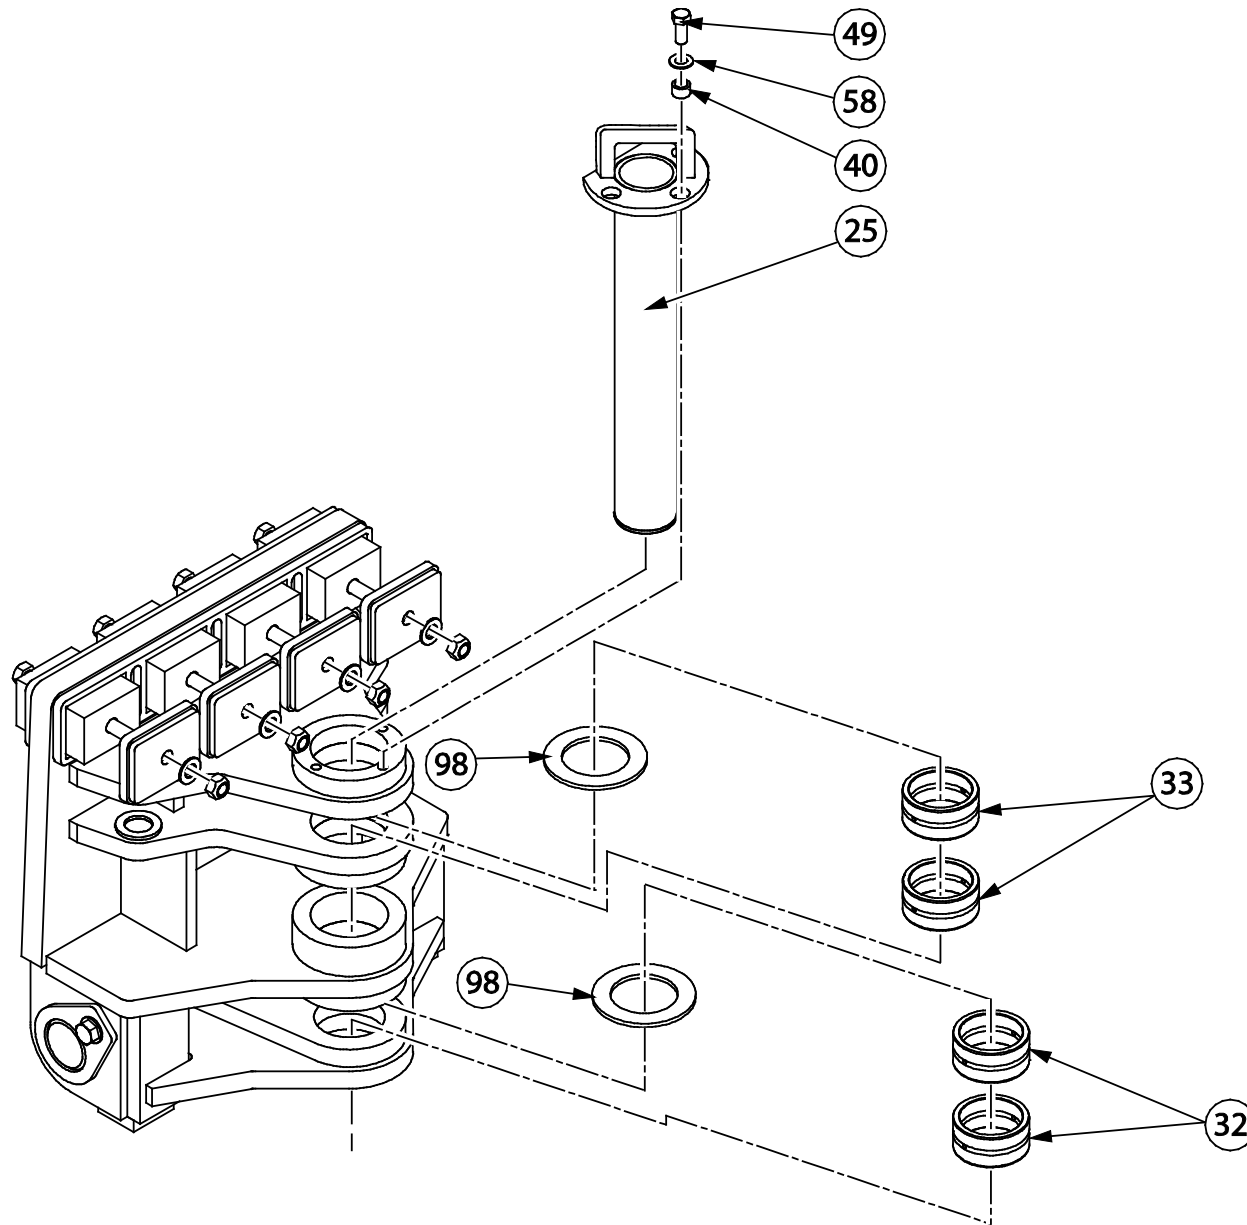

rwf_0806

1 BACKPLATE (BACKPLATE SHOWN FOR ILLUSTRATIVE PURPOSES ONLY)

V250

PARTS MANUAL

Item	Quantity	Part Number	Description
25	1	12289	PIN ASSEMBLY
32	2	15177	BUSHING
33	2	15178	BUSHING
40	3	114858	BOLT SPACER
49	3	80110	HEX HEAD BOLT
58	3	80582	WASHER
98	3	16044	BOSS PLATE
*	1	REF	BACKPLATE