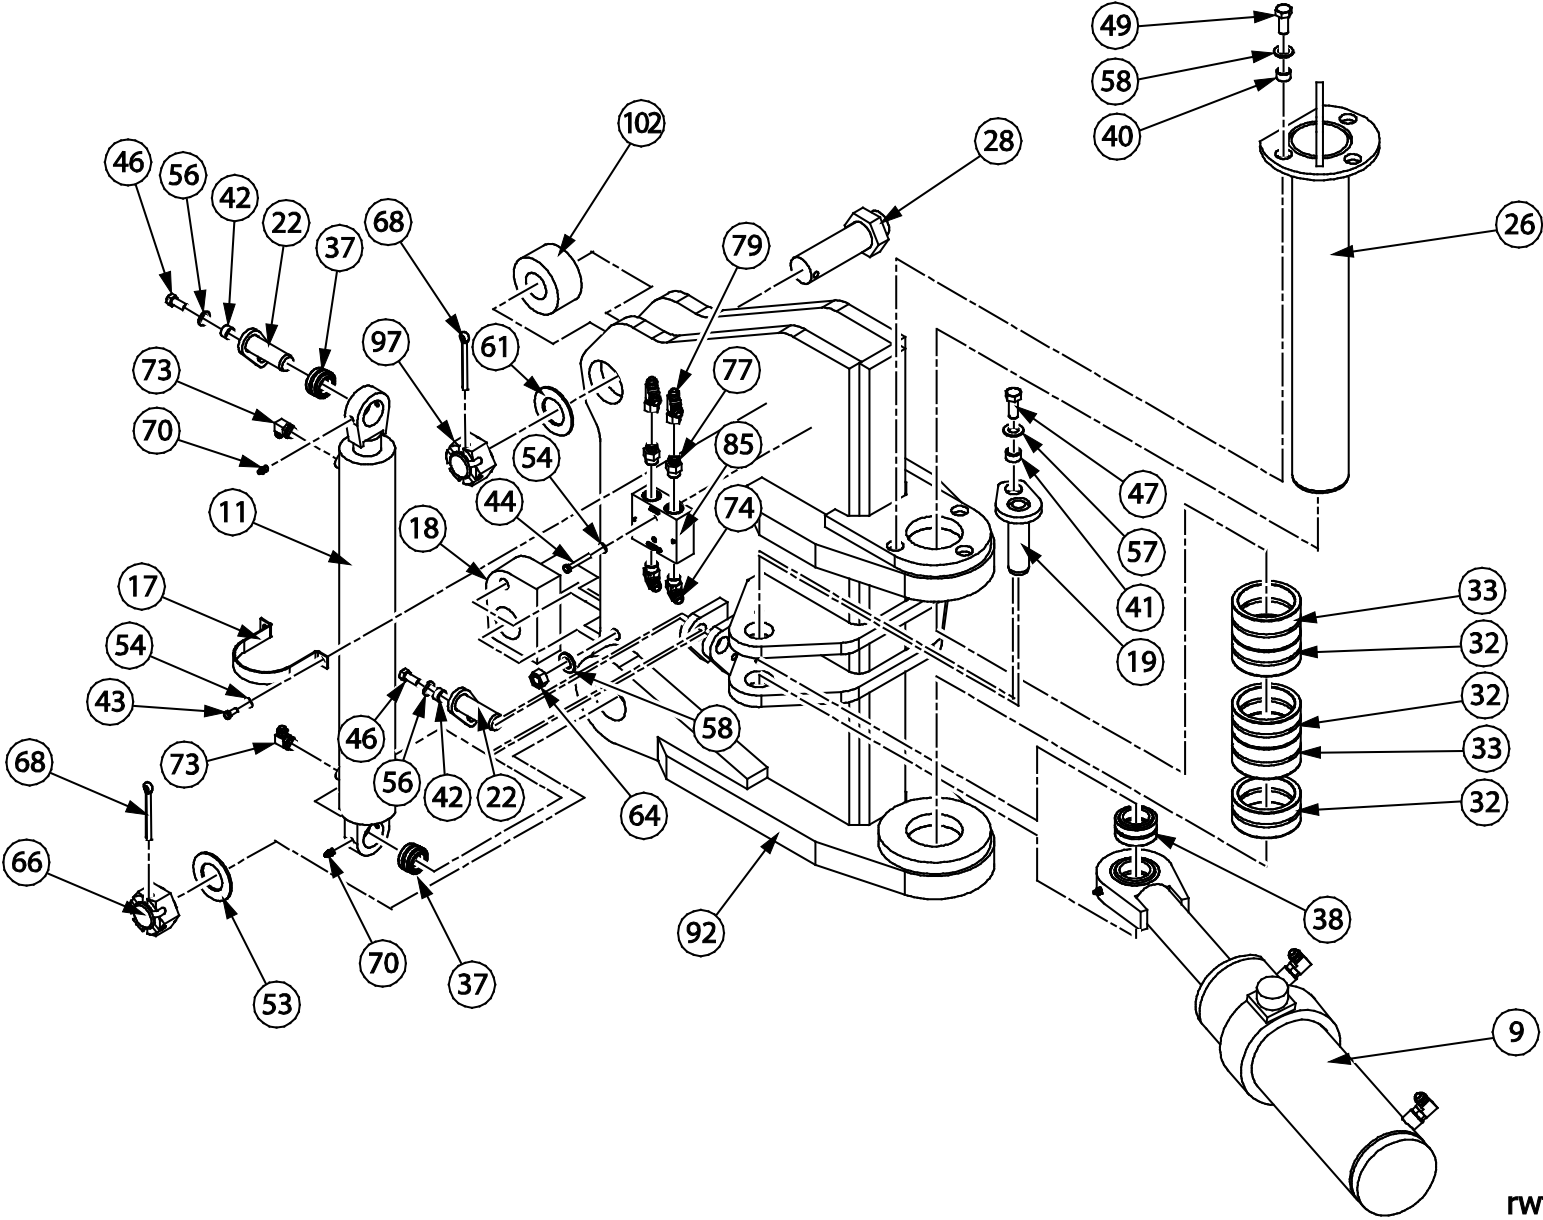

rwf_1348

Item	Quantity	Part Number	Description
1	1	40349	FRONT MAST
10	1	12233	LIFT CYLINDER
13	4	12975	TRUNNION CAP
14	2	13412	TRUNNION MOUNT PLATE
25	1	12289	PIN ASSEMBLY
32	1	15177	BUSHING
33	1	15178	BUSHING
34	4	15179	BUSHING
35	2	15181	BUSHING
40	3	114858	BOLT SPACER
49	27	80110	HEX HEAD BOLT
58	27	80582	WASHER
70	7	80680	STRAIGHT GREASE FITTING
75	2	90251	90° ADAPTER
98	3	16044	BOSS PLATE

Item	Quantity	Part Number	Description
31	2	15176	BUSHING
71	4	80682	90° GREASE FITTING
94	2	90076	STRAIGHT ADAPTER
95	2	90274	90° SWIVEL ELBOW
99	1	40350	UPPER LINK
*	1	12241	<ul style="list-style-type: none"> • ATTITUDE CYLINDER
*	1 EACH	12490	<ul style="list-style-type: none"> • SEAL KIT
*	1 EACH	15176	<ul style="list-style-type: none"> • BUSHING
*	1 EACH	12223	<ul style="list-style-type: none"> • BARREL WELDMENT
*	1 EACH	12327	<ul style="list-style-type: none"> • ROD WELDMENT
*	1 EACH	12309	<ul style="list-style-type: none"> • PISTON
*	1 EACH	12259	<ul style="list-style-type: none"> • GLAND

4 LOWER LINK (40351)

rwf_1351

Item	Quantity	Part Number	Description
12	2	28684	GUARD
21	1	12274	PIN ASSEMBLY
29	2	117128	PIN
31	2	15176	BUSHING
39	3	114851	BOLT SPACER
43	4	80014	HEX HEAD BOLT
45	4	80039	HEX HEAD BOLT
51	3	80157	HEX HEAD BOLT
55	4	80578	WASHER
59	3	80584	WASHER
62	4	80502	STANDARD NUT
69	12	90891	STACKING NUT
71	4	80682	90° GREASE FITTING
78	12	90894	JUNCTION ADAPTER
80	12	90893	HEX BOLT WELD ADAPTER
81	6	90890	DOUBLE UNIT CLAMP (1 PAIR)
82	4	13495	TUBE ASSEMBLY
83	2	117219	TUBE ASSEMBLY
91	1	40351	LOWER LINK
93	2	16694	BUSHING RETAINER PLATE

rwf_1353

Item	Quantity	Part Number	Description
4	1	31511	REAR MAST
13	4	12975	TRUNNION CAP
24	4	12284	PIN ASSEMBLY
31	4	15176	BUSHING
34	4	15179	BUSHING
39	4	114851	BOLT SPACER
49	16	80110	HEX HEAD BOLT
51	4	80157	HEX HEAD BOLT
58	16	80582	WASHER
59	4	80584	WASHER
70	2	80680	STRAIGHT GREASE FITTING