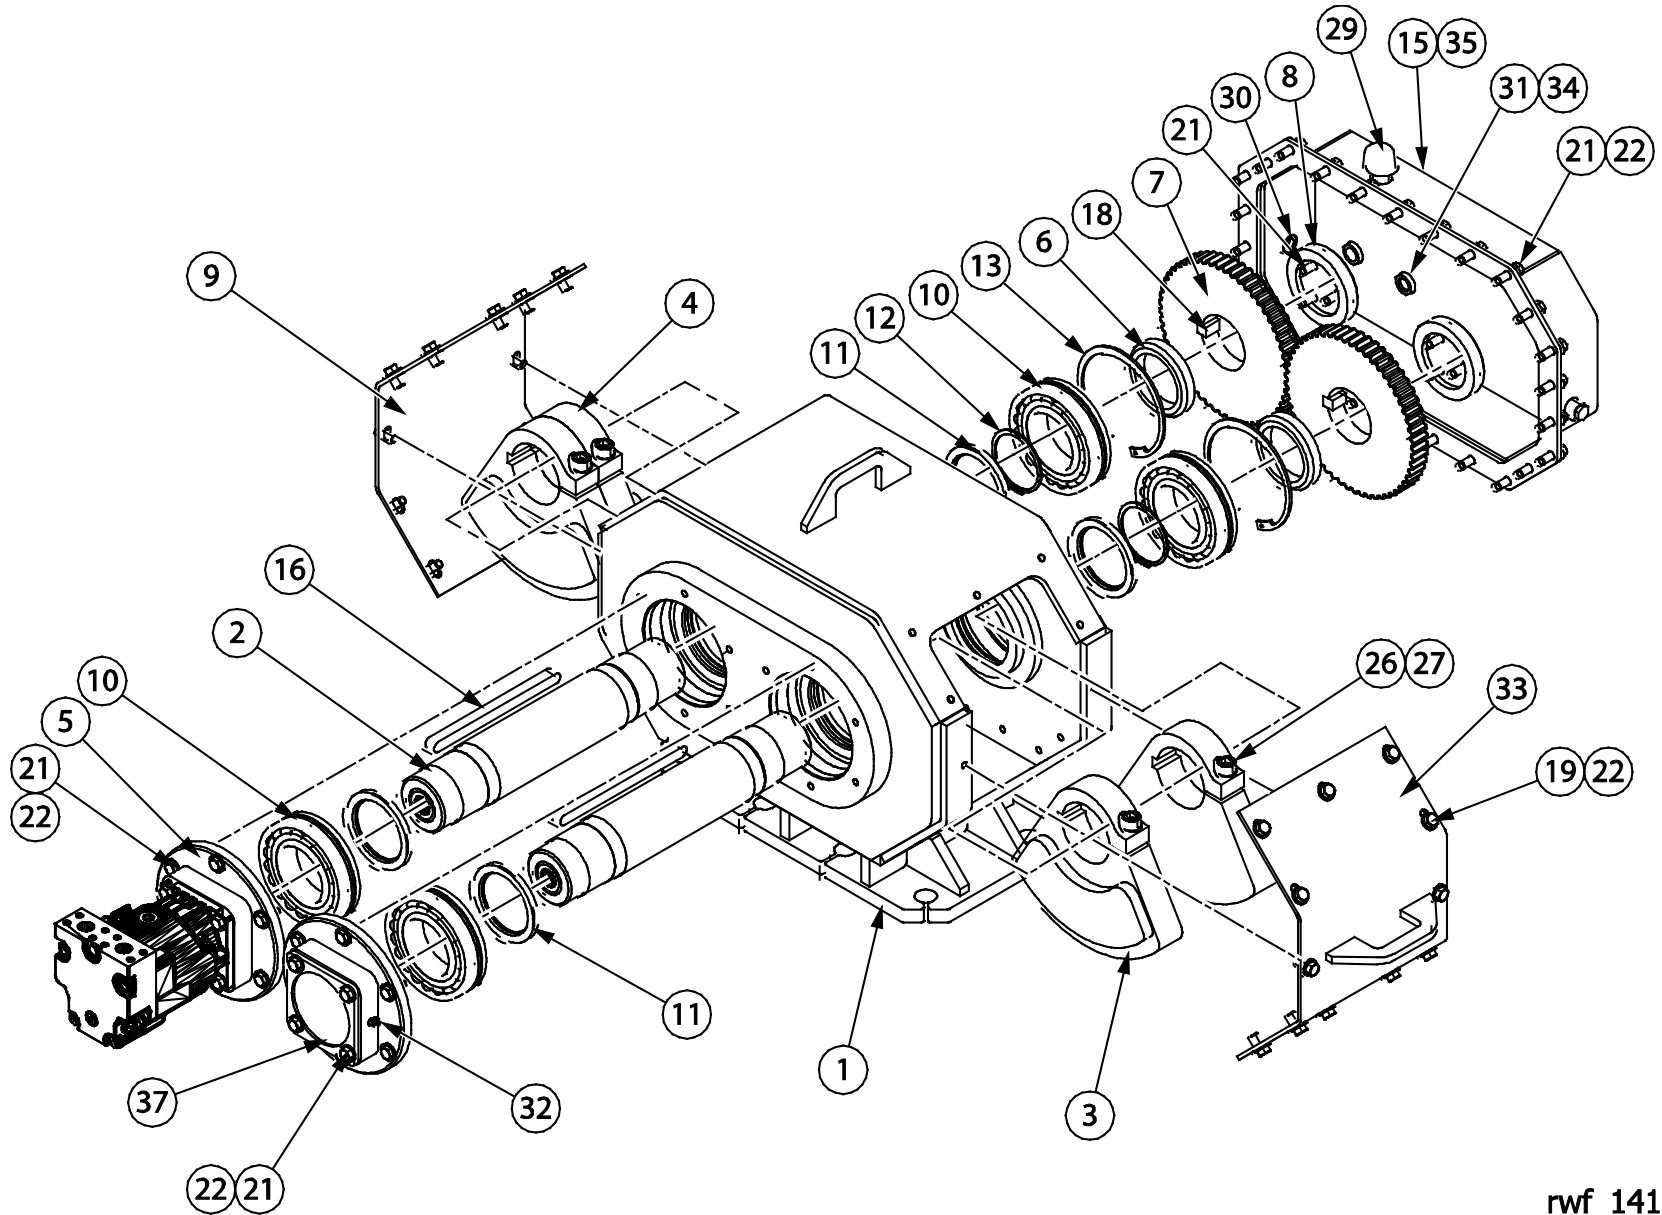

rwf_1414

Item	Quantity	Part Number	Description
1	1	40588	SHAKER HOUSING MACHINING
2	2	23938	SHAKER SHAFT ASSEMBLY
3	2	23935	LH WEIGHT SHAKER ASSEMBLY
4	2	23934	RH WEIGHT SHAKER ASSEMBLY
5	2	23931	SHAKER ADAPTER PLATE
6	2	121717	SPACER PLATE
7	2	121719	SHAKER GEAR
8	2	121718	SHAKER END PLATE
9	1	23936	COVER PLATE
10	4	117911	SPHERICAL ROLLER BEARING
11	4	116181	SEAL
12	2	121720	SHAKER RETAINING RING
13	2	121721	SHAKER RETAINING RING
14	1	116176	HYDRAULIC MOTOR
15	1	31968	GEAR COVER MACHINING
16	2	121722	KEYSTOCK
18	2	121724	KEYSTOCK
19	24	80069	HEX HEAD BOLT
20	12	80070	HEX HEAD BOLT
21	40	80071	HEX HEAD BOLT
22	70	80580	WASHER
26	4	80344	HEX HEAD BOLT
27	4	80569	LOCK WASHER
29	1	17003	BREATHER
30	3	14786	PLUG
31	1	12044	FLUID LEVEL GAUGE
32	2	80680	STRAIGHT GREASE FITTING
33	1	23937	COVER PLATE WELDMENT
34	1	91159	PLUG
35	5.3L	99-00004	GEAR OIL
37	1	SVP100526	COVER PLATE