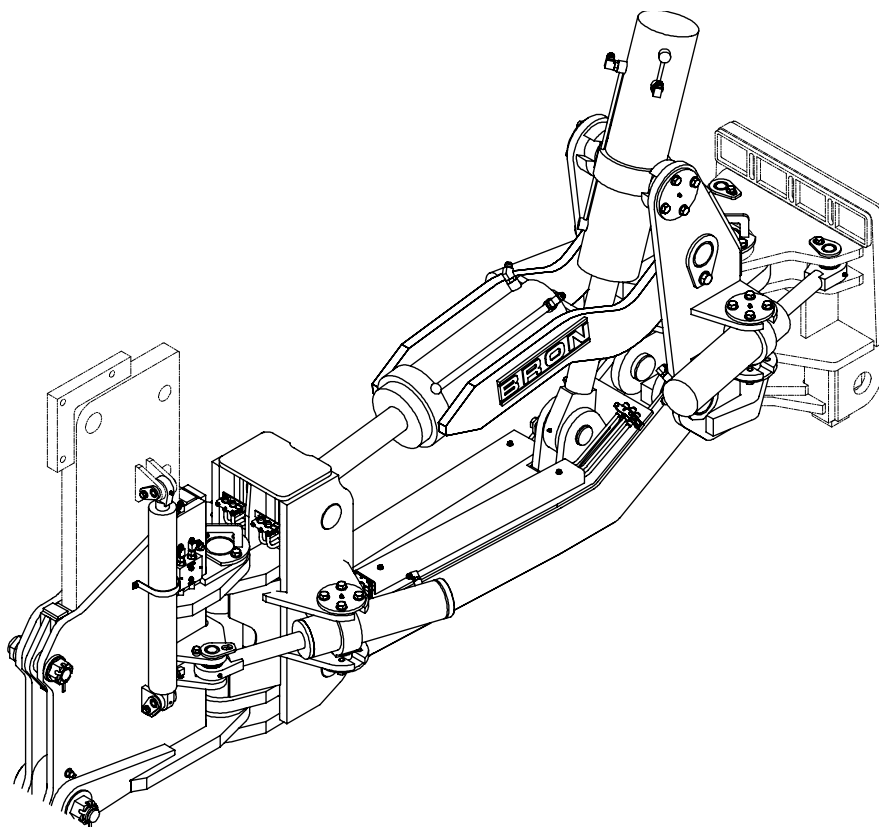

RWF BRON

V250 PLOW PARTS MANUAL

RWF INDUSTRIES

873 Devonshire Ave., Woodstock,
Ontario N4S 8Z4

Tel: (519) 421-0036

Toll Free: 1-800-263-1060

Fax: (519) 421-0028

Email: parts@rwfbron.com

GENERIC PARTS MANUAL

JANUARY 2015

THE INFORMATION CONTAINED IN RWF BRON PARTS AND OPERATOR'S MANUALS IS NOT TO BE REPRODUCED OR DISTRIBUTED TO ANY PERSON OTHER THAN THE INTENDED RECIPIENT