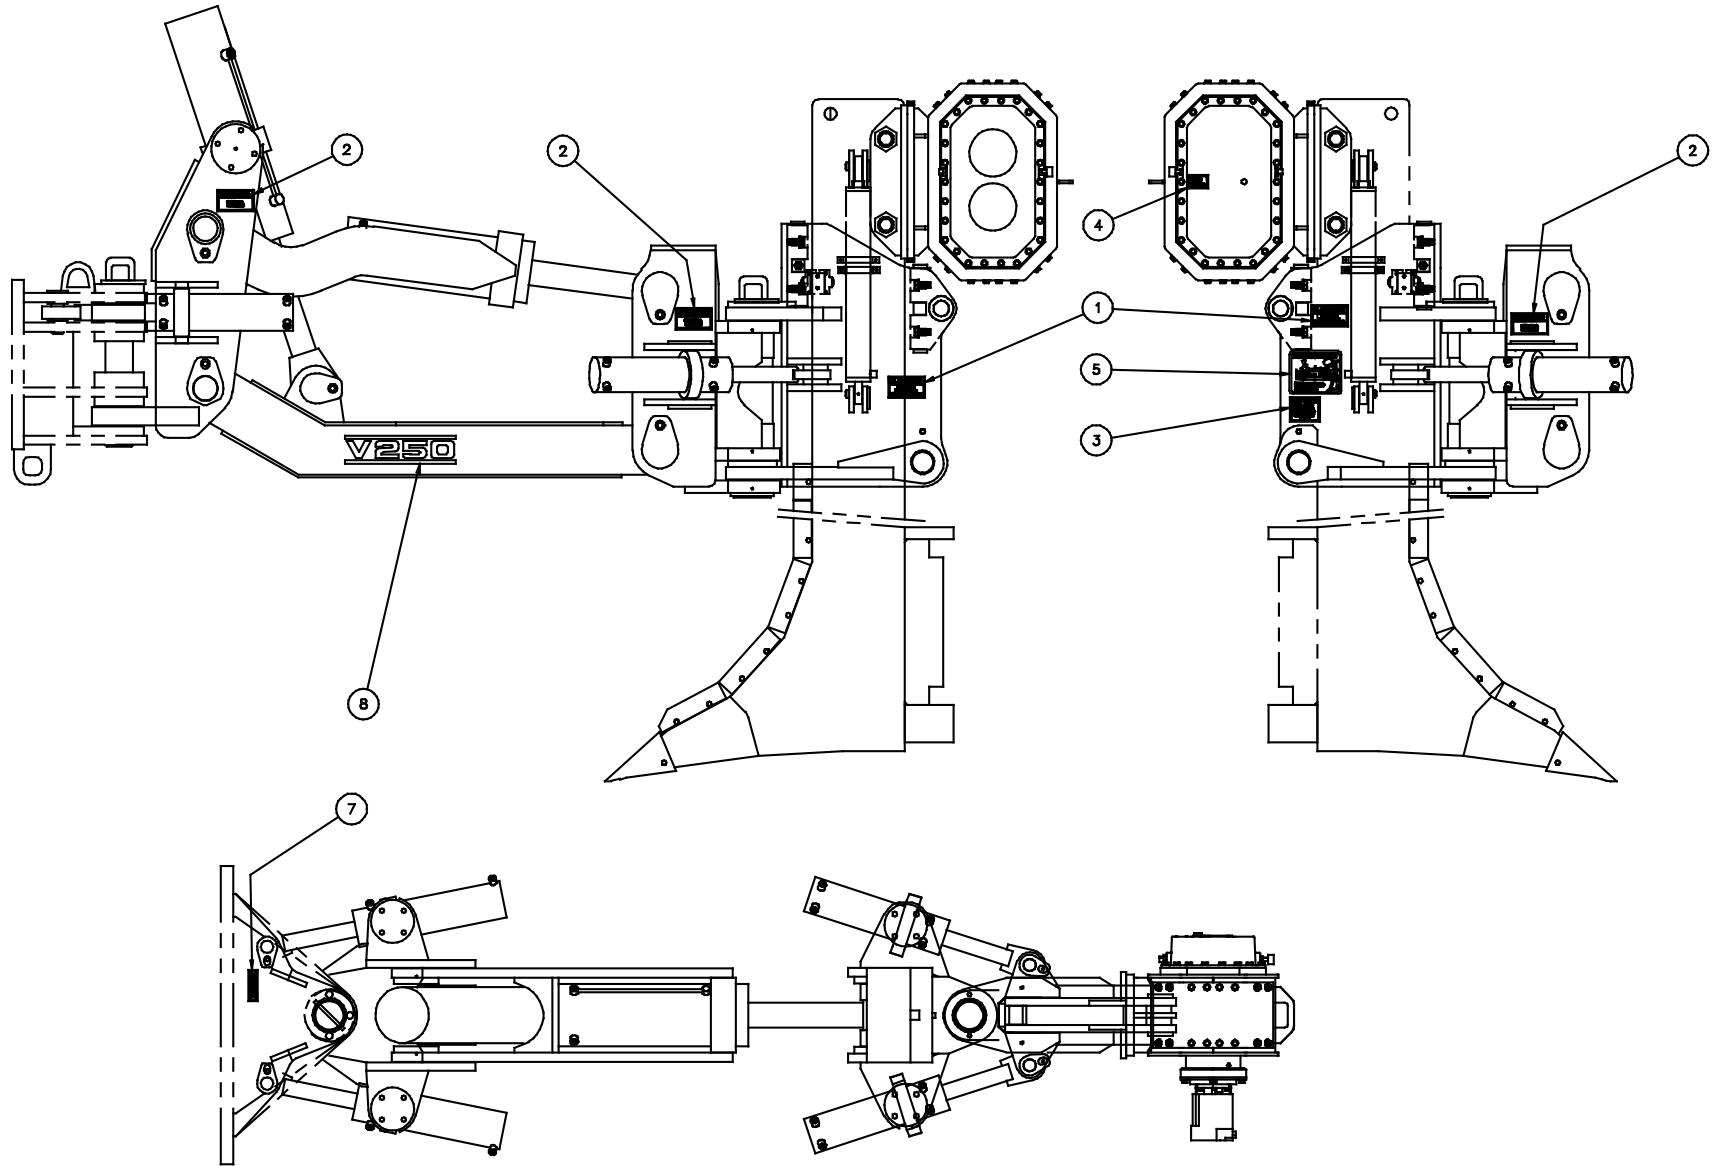

rwf_1359

Item	Quantity	Part Number	Description
1	2	11982	WARNING NO WELD DECALS
2	4	11983	WARNING SWING AREA DECALS
3	1	16923	PATENT PENDING DECAL
4	1	16943	CHECK OIL DAILY DECAL
5	1	17162	LUBRICATE DAILY
7	2	80770	RIVETS
8	2	121349	V250 DECALS