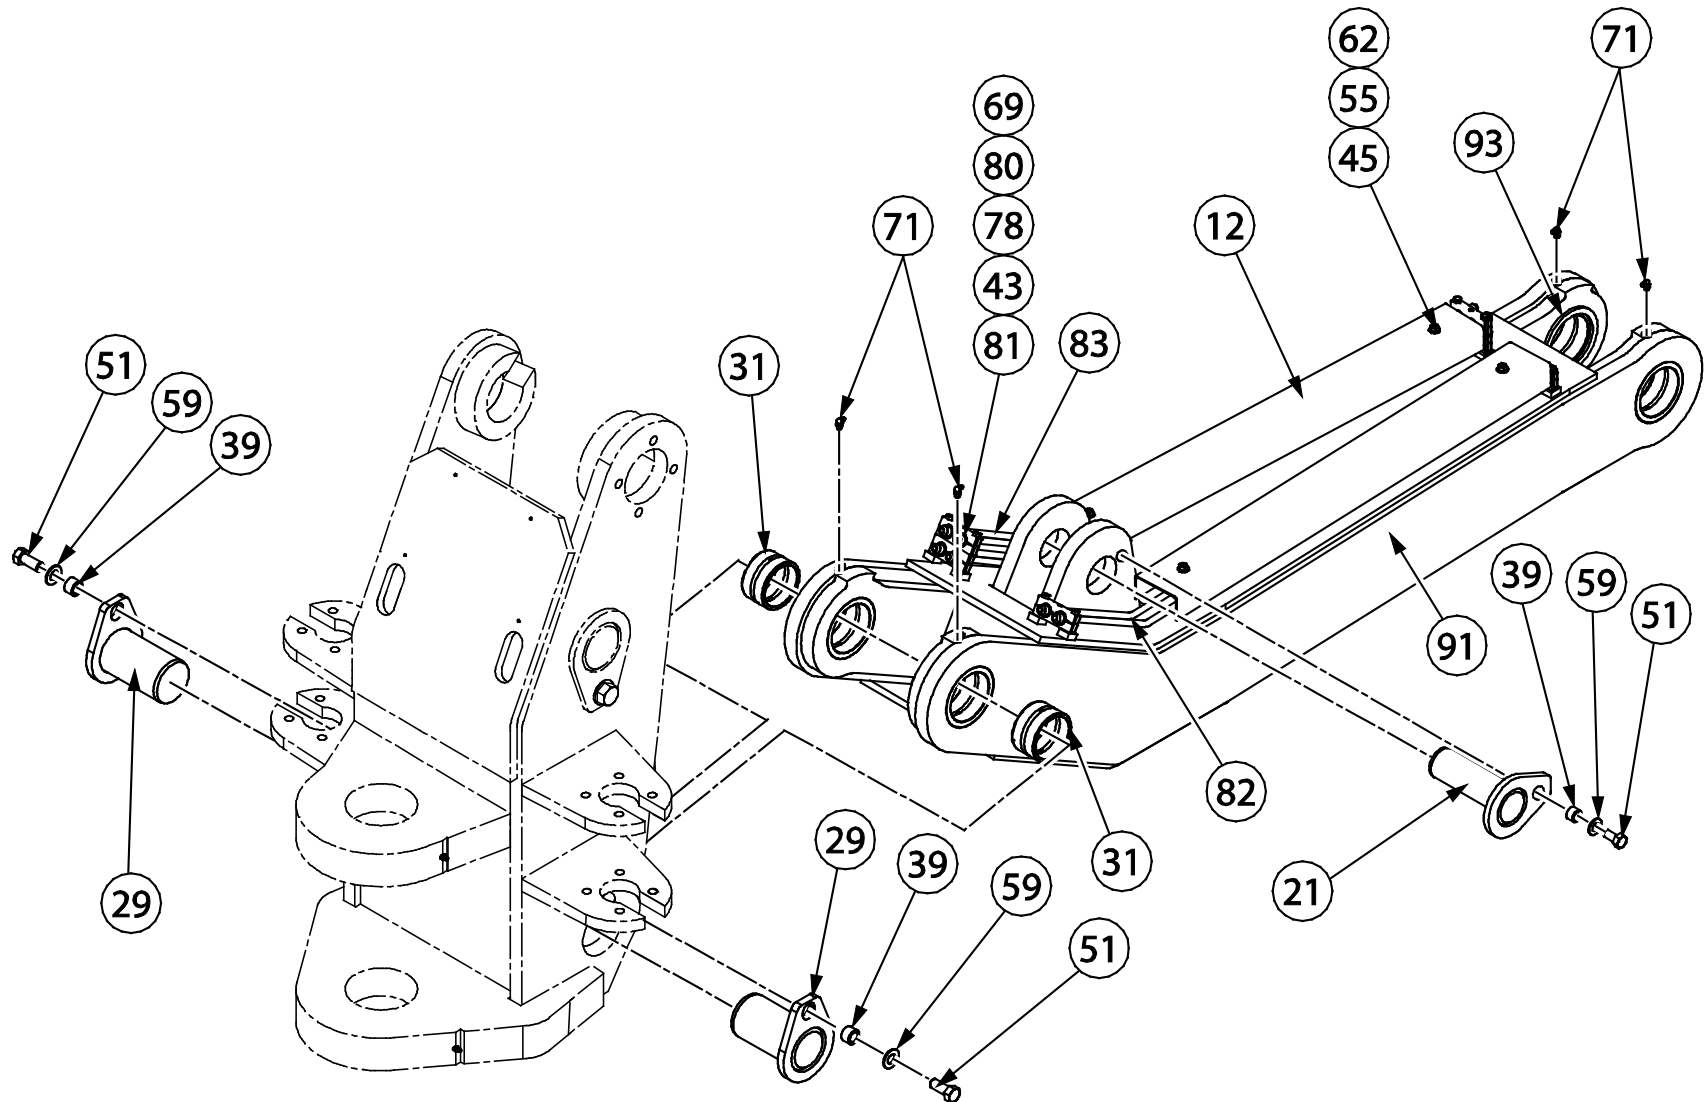

Item	Quantity	Part Number	Description
25	1	12289	PIN ASSEMBLY
32	2	15177	BUSHING
33	2	15178	BUSHING
40	3	114858	BOLT SPACER
49	3	80110	HEX HEAD BOLT
58	3	80582	WASHER
98	3	16044	BOSS PLATE
*	1	REF	BACKPLATE

rwf_1348

Item	Quantity	Part Number	Description
1	1	40349	FRONT MAST
10	1	12233	LIFT CYLINDER
13	4	12975	TRUNNION CAP
14	2	13412	TRUNNION MOUNT PLATE
25	1	12289	PIN ASSEMBLY
32	1	15177	BUSHING
33	1	15178	BUSHING
34	4	15179	BUSHING
35	2	15181	BUSHING
40	3	114858	BOLT SPACER
49	27	80110	HEX HEAD BOLT
58	27	80582	WASHER
70	7	80680	STRAIGHT GREASE FITTING
75	2	90251	90° ADAPTER
98	3	16044	BOSS PLATE

Item	Quantity	Part Number	Description
31	2	15176	BUSHING
71	4	80682	90° GREASE FITTING
94	2	90076	STRAIGHT ADAPTER
95	2	90274	90° SWIVEL ELBOW
99	1	40350	UPPER LINK
*	1	12241	<ul style="list-style-type: none"> • ATTITUDE CYLINDER
*	1 EACH	12490	<ul style="list-style-type: none"> • SEAL KIT
*	1 EACH	15176	<ul style="list-style-type: none"> • BUSHING
*	1 EACH	12223	<ul style="list-style-type: none"> • BARREL WELDMENT
*	1 EACH	12327	<ul style="list-style-type: none"> • ROD WELDMENT
*	1 EACH	12309	<ul style="list-style-type: none"> • PISTON
*	1 EACH	12259	<ul style="list-style-type: none"> • GLAND

4 LOWER LINK (40351)

rwf_1351

Item	Quantity	Part Number	Description
12	2	28684	GUARD
21	1	12274	PIN ASSEMBLY
29	2	117128	PIN
31	2	15176	BUSHING
39	3	114851	BOLT SPACER
43	4	80014	HEX HEAD BOLT
45	4	80039	HEX HEAD BOLT
51	3	80157	HEX HEAD BOLT
55	4	80578	WASHER
59	3	80584	WASHER
62	4	80502	STANDARD NUT
69	12	90891	STACKING NUT
71	4	80682	90° GREASE FITTING
78	12	90894	JUNCTION ADAPTER
80	12	90893	HEX BOLT WELD ADAPTER
81	6	90890	DOUBLE UNIT CLAMP (1 PAIR)
82	4	13495	TUBE ASSEMBLY
83	2	117219	TUBE ASSEMBLY
91	1	40351	LOWER LINK
93	2	16694	BUSHING RETAINER PLATE