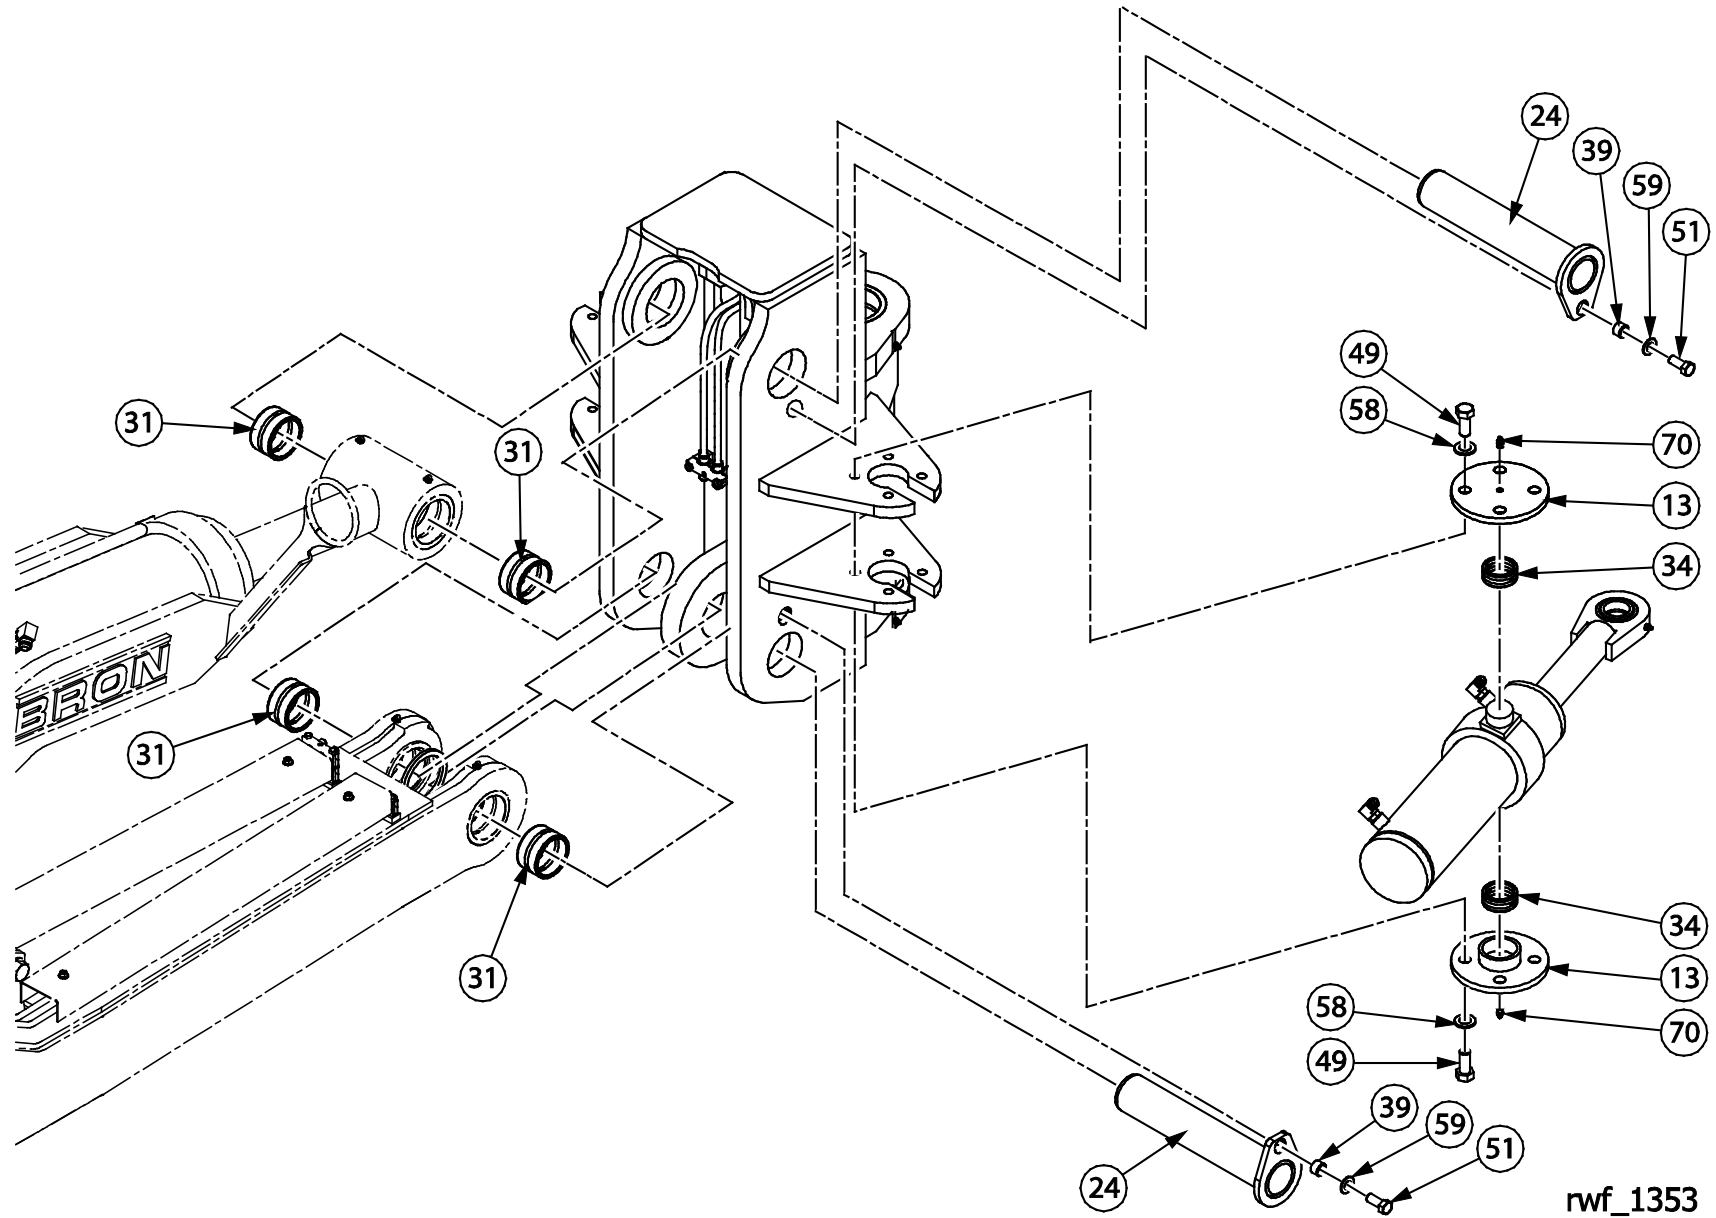

Item	Quantity	Part Number	Description
25	1	12289	PIN ASSEMBLY
32	2	15177	BUSHING
33	2	15178	BUSHING
40	3	114858	BOLT SPACER
49	3	80110	HEX HEAD BOLT
58	3	80582	WASHER
98	3	16044	BOSS PLATE
*	1	REF	BACKPLATE

rwf_1348

Item	Quantity	Part Number	Description
1	1	40349	FRONT MAST
10	1	12233	LIFT CYLINDER
13	4	12975	TRUNNION CAP
14	2	13412	TRUNNION MOUNT PLATE
25	1	12289	PIN ASSEMBLY
32	1	15177	BUSHING
33	1	15178	BUSHING
34	4	15179	BUSHING
35	2	15181	BUSHING
40	3	114858	BOLT SPACER
49	27	80110	HEX HEAD BOLT
58	27	80582	WASHER
70	7	80680	STRAIGHT GREASE FITTING
75	2	90251	90° ADAPTER
98	3	16044	BOSS PLATE

Item	Quantity	Part Number	Description
31	2	15176	BUSHING
71	4	80682	90° GREASE FITTING
94	2	90076	STRAIGHT ADAPTER
95	2	90274	90° SWIVEL ELBOW
99	1	40350	UPPER LINK
*	1	12241	<ul style="list-style-type: none"> • ATTITUDE CYLINDER
*	1 EACH	12490	<ul style="list-style-type: none"> • SEAL KIT
*	1 EACH	15176	<ul style="list-style-type: none"> • BUSHING
*	1 EACH	12223	<ul style="list-style-type: none"> • BARREL WELDMENT
*	1 EACH	12327	<ul style="list-style-type: none"> • ROD WELDMENT
*	1 EACH	12309	<ul style="list-style-type: none"> • PISTON
*	1 EACH	12259	<ul style="list-style-type: none"> • GLAND

4 LOWER LINK (40351)

rwf_1351

Item	Quantity	Part Number	Description
12	2	28684	GUARD
21	1	12274	PIN ASSEMBLY
29	2	117128	PIN
31	2	15176	BUSHING
39	3	114851	BOLT SPACER
43	4	80014	HEX HEAD BOLT
45	4	80039	HEX HEAD BOLT
51	3	80157	HEX HEAD BOLT
55	4	80578	WASHER
59	3	80584	WASHER
62	4	80502	STANDARD NUT
69	12	90891	STACKING NUT
71	4	80682	90° GREASE FITTING
78	12	90894	JUNCTION ADAPTER
80	12	90893	HEX BOLT WELD ADAPTER
81	6	90890	DOUBLE UNIT CLAMP (1 PAIR)
82	4	13495	TUBE ASSEMBLY
83	2	117219	TUBE ASSEMBLY
91	1	40351	LOWER LINK
93	2	16694	BUSHING RETAINER PLATE