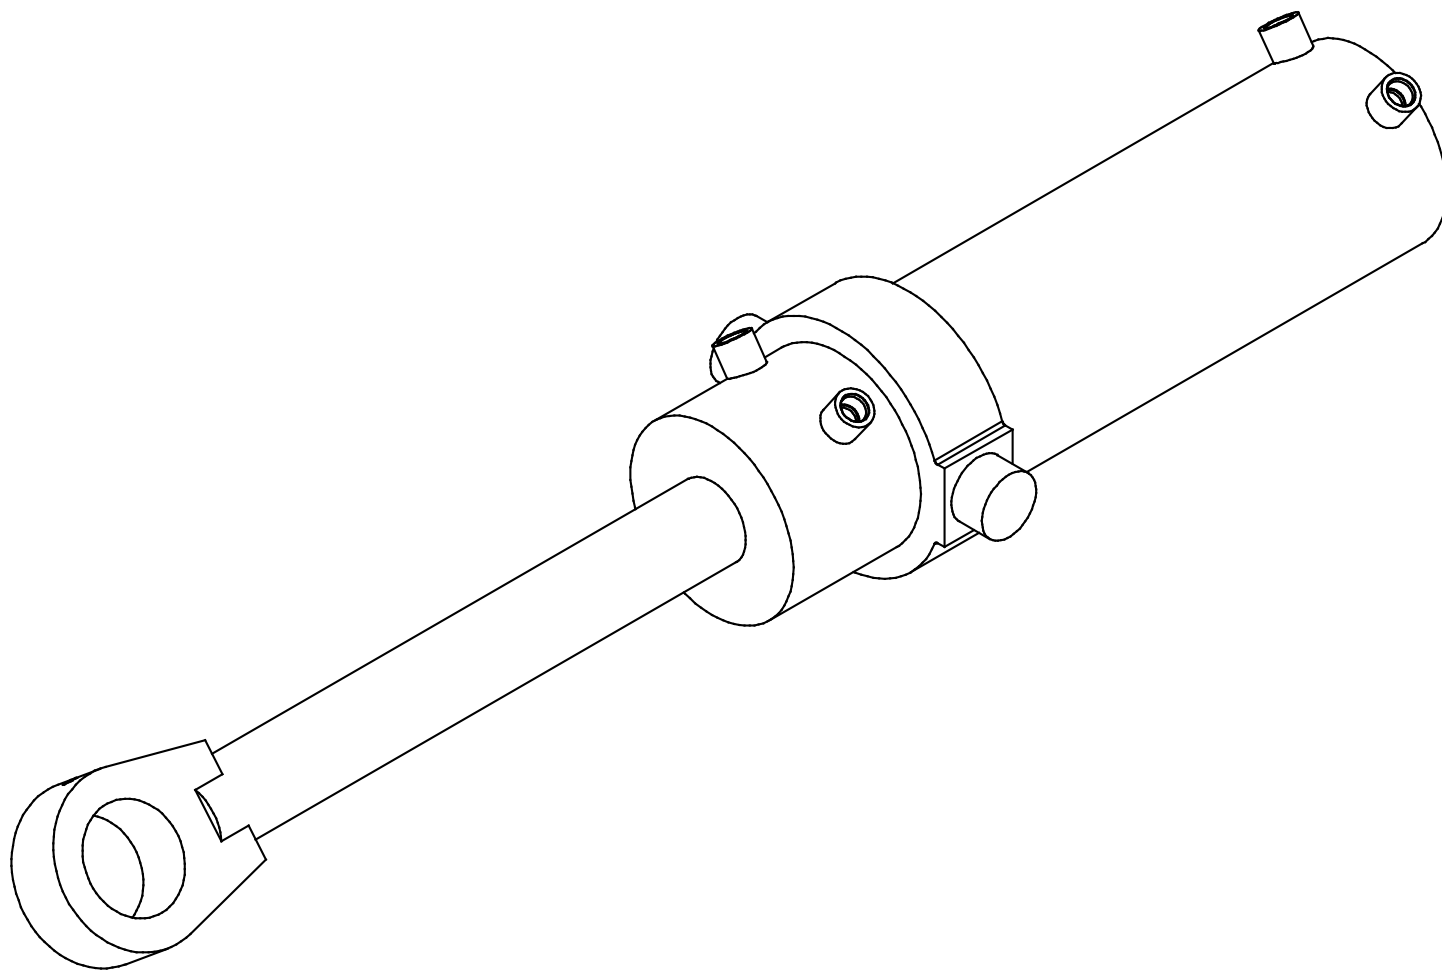

rwf_0361

8 FRONT SWING CYLINDERS (12229_D)

V250

PARTS MANUAL

Item	Quantity	Part Number	Description
1	2	12229	FRONT SWING CYLINDER
2	1 EACH	15459	• SWIVEL BEARING
3	1 EACH	12495	• SEAL KIT
4	1 EACH	12211	• BARREL WELDMENT
5	1 EACH	12315	• ROD WELDMENT
6	1 EACH	12297	• PISTON
7	1 EACH	10726	• STOVER NUT
8	1 EACH	12247	• GLAND